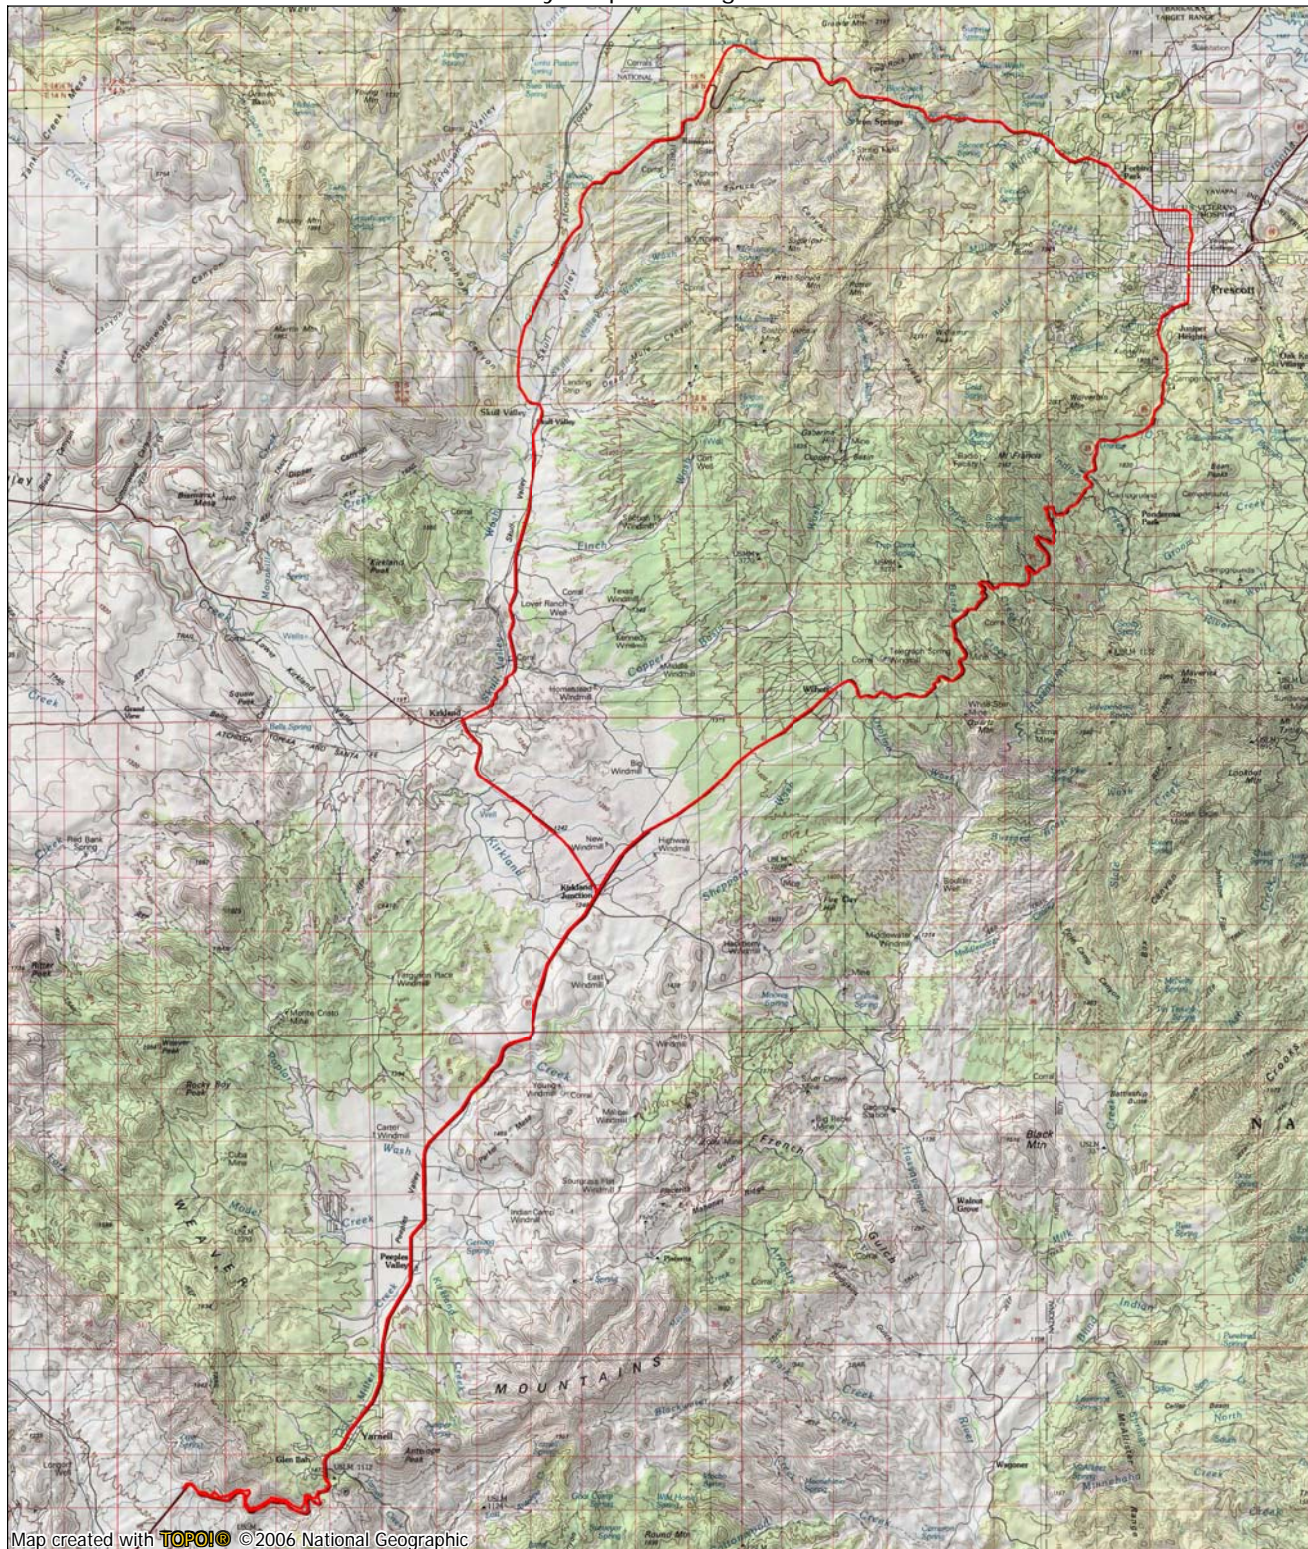

Skull Valley Loop Challenge - Yarnell Hill

Map created with **TOPO!** ©2006 National Geographic

TN*
MN
11 1/2°
08/08/08