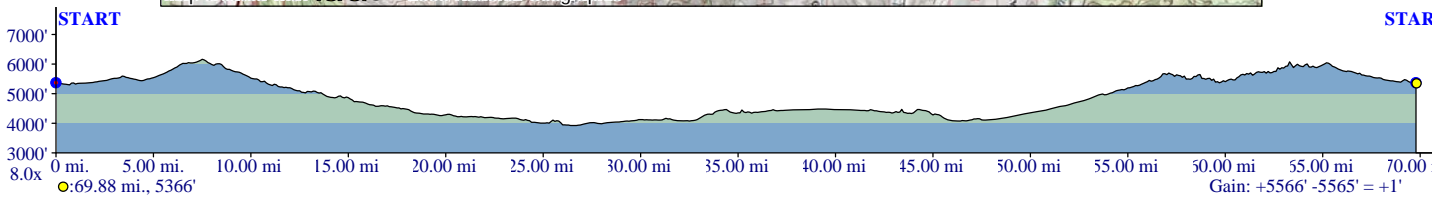

Skull Valley Loop Challenge - Peeples Valley

TN ↑ MN
11½°
08/08/08