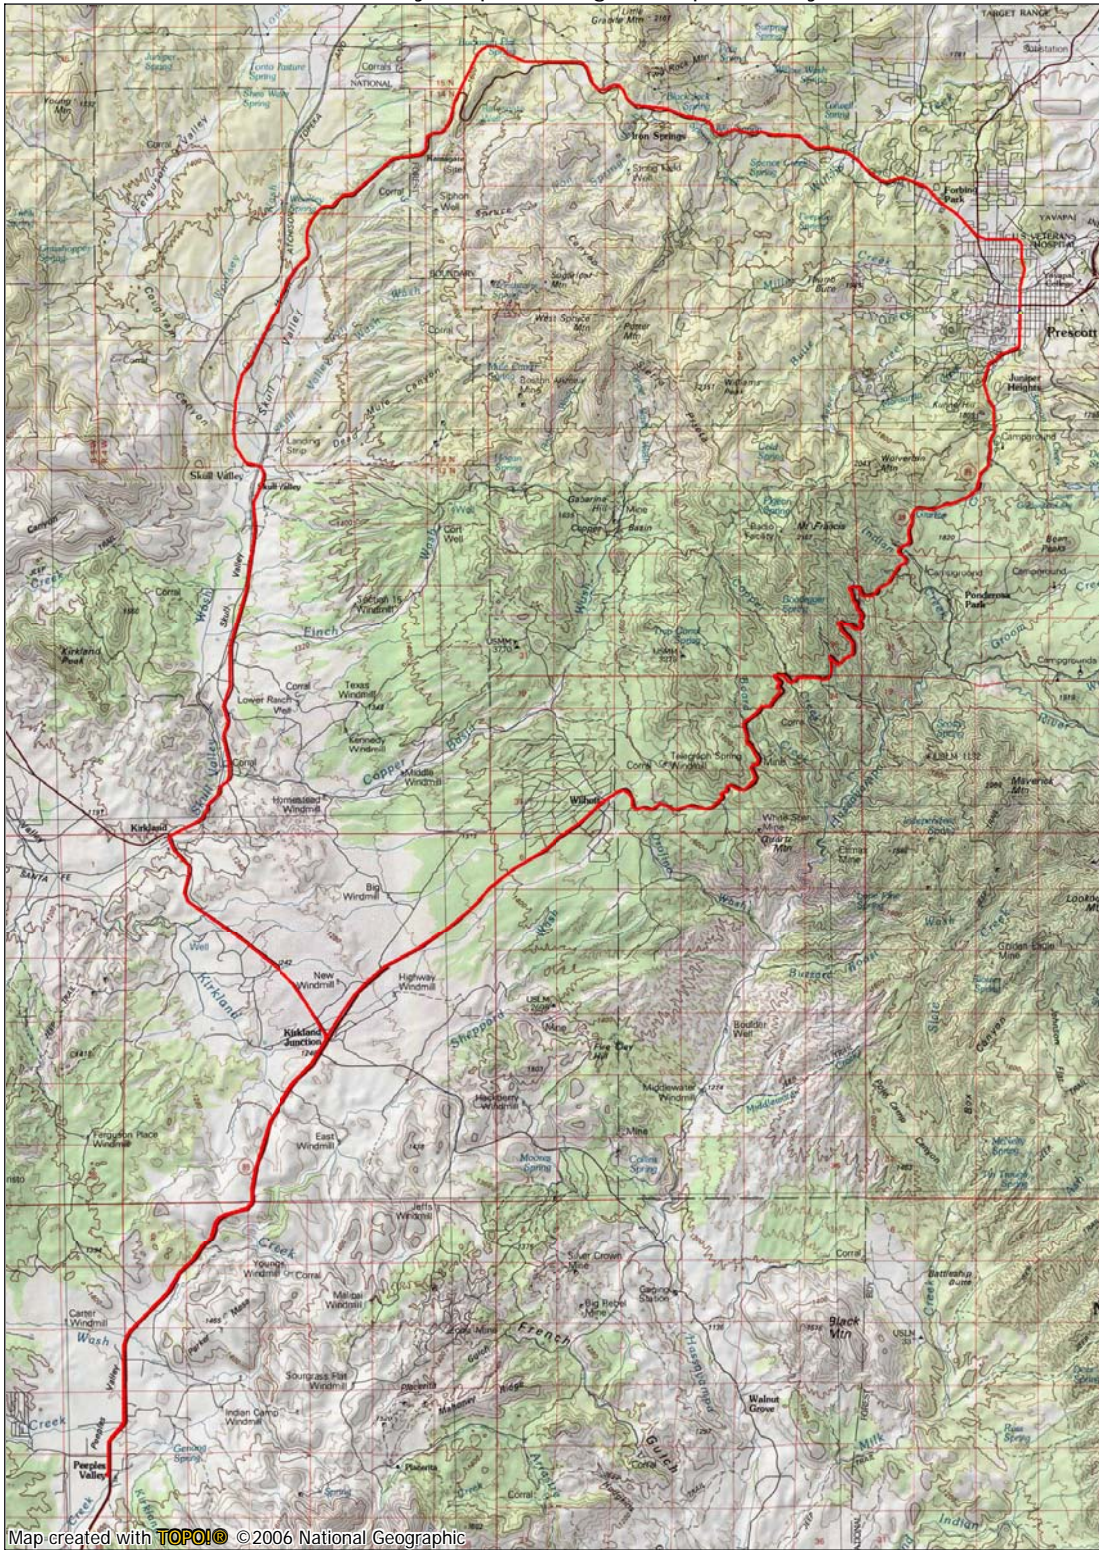

Skull Valley Loop Challenge - Peeples Valley

TN ↑ MN
11½°
08/08/08